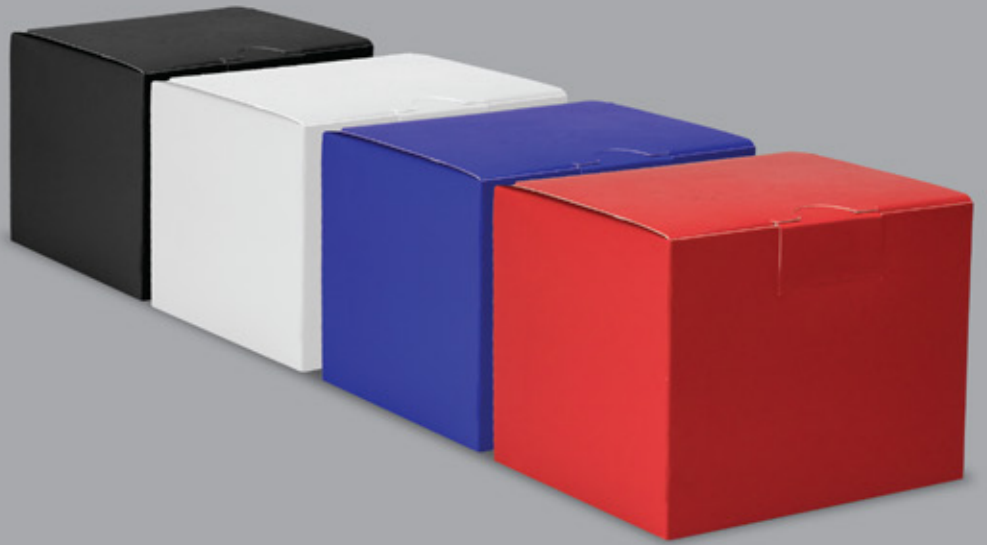

PACKAGING

COLOURED PRESENTATION BOX